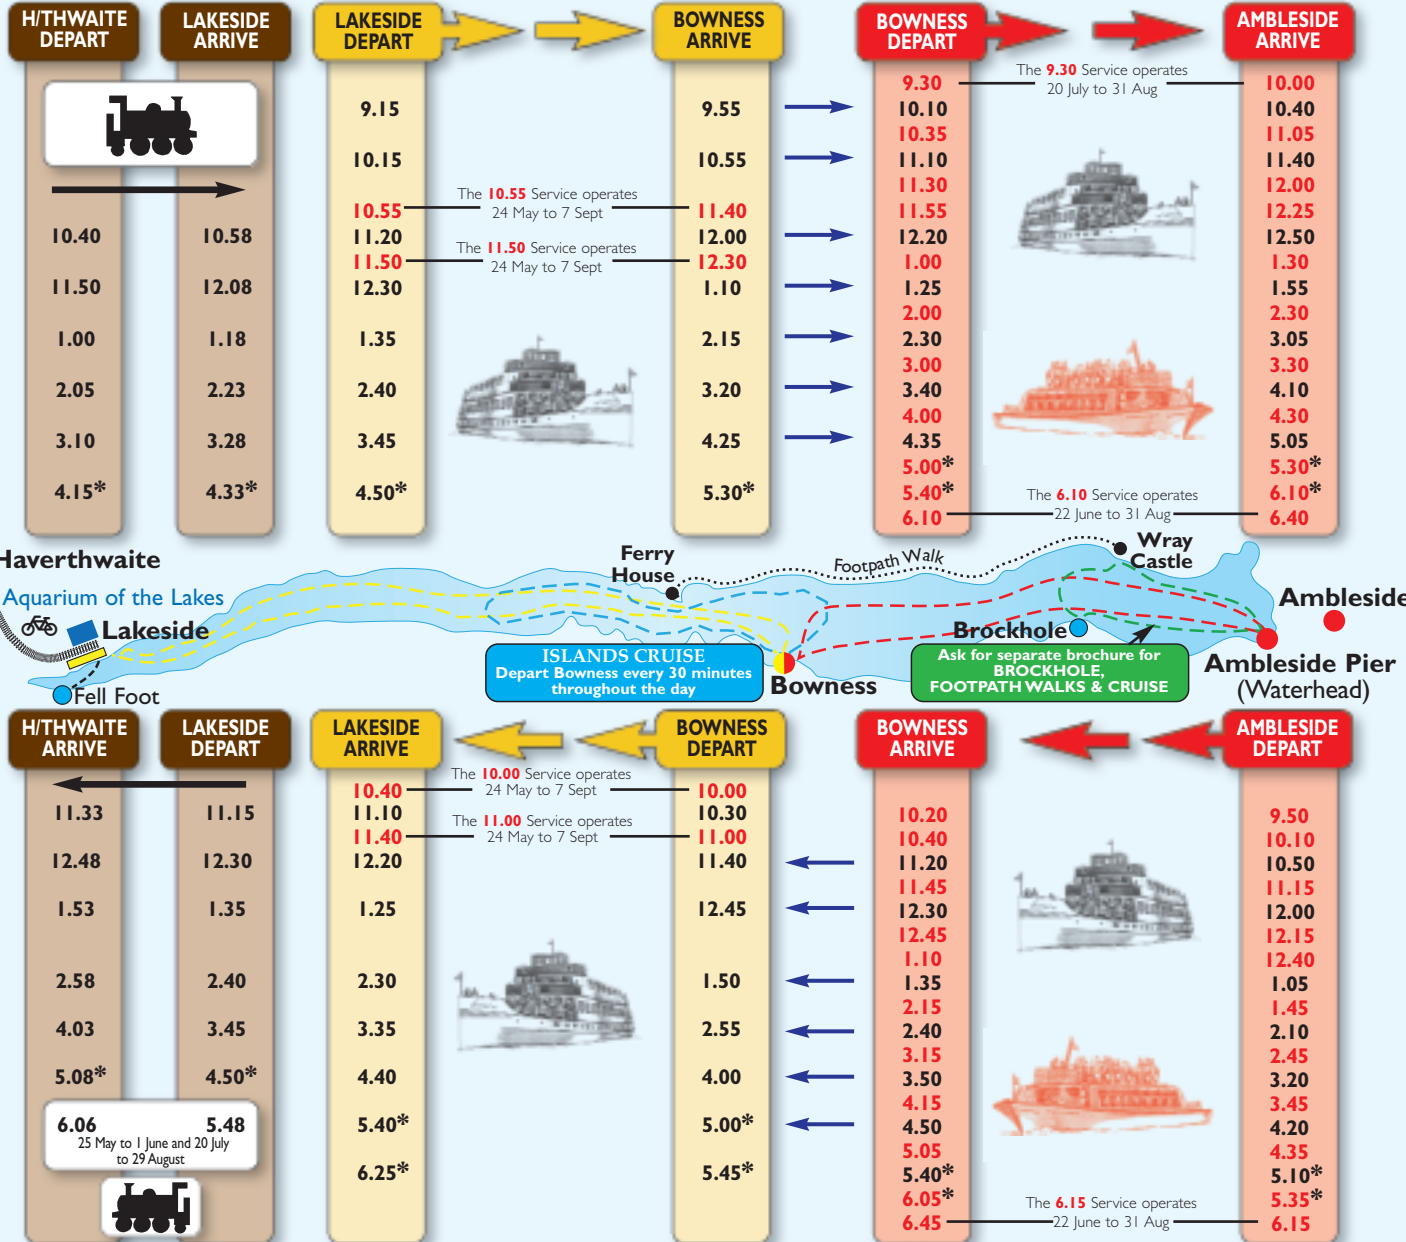

'Steamer' & Launch Timetable 2008 - 21 March to 2 November

Fares €

For the safety and comfort of all passengers and crew, Windermere Lake Cruises operates a no smoking policy on board its vessels and all its piers and shore premises.

Timetable Information Line
015394 43360

We sail 364 days a Year! - ask for our Winter Brochure or see our website
www.windermere-lakecruises.co.uk

Times shown in Black normally operated by our 'steamers' Swan, Teal or Tern, but for operational reasons it may sometimes be necessary to substitute a smaller vessel. Times in Red Print normally operated by launches. Prices and timetable information are subject to change without notice.

* Does not operate after 25 October

FACILITIES FOR WHEELCHAIR USERS

Wheelchair users are strongly advised to call to confirm which vessel is operating which service. Our 'Steamers' are suitable for wheelchair users but on board toilet facilities can only be reached by means of stairs. However there are adapted toilets at Lakeside, Bowness and Ambleside, and 'Radar' facilities close to Ambleside and Bowness piers. The main saloons are wheelchair accessible on Teal and Swan but not on Tern (although there is ample covered accommodation) Phone 015394 43360 for details.

Red Cruise

(Red dotted line on map)
BOWNESS TO AMBLESIDE OR VICE VERSA

	Adult	Child (5-15yrs)	Family*
Single	£5.75	£3.40	-
Return	£8.25	£4.50	£23.00

Yellow Cruise

(Yellow dotted line on map)
BOWNESS TO LAKESIDE OR VICE VERSA

	Adult	Child (5-15yrs)	Family*
Single	£6.00	£3.60	-
Return	£8.50	£4.70	£24.00

Freedom of the Lake

ROUND THE LAKE FROM ANY PIER
INCLUDES ALL ROUTES SHOWN AS DOTTED LINES ON MAP

Our best value cruise ticket is valid on all scheduled sailings for a period of 24 hours from the time of purchase including Islands Cruises from Bowness and cruises to Brockhole, boat passengers enjoy free entry.

Adult £15.00 Child (5-15yrs) £7.50 Family* £40.00

◆ **FREEDOM FRIDAY TICKETS** ◆

Purchased before 11.30am on Fridays
Adult £12.00 Child (5-15yrs) £6.00 Family* £33.00
Not to be used in conjunction with any other offer.

LAKESIDE TO AMBLESIDE OR VICE VERSA
Single: Adult £8.35 Child (5-15yrs) £5.00

Combined Boat & Train Fares

	Adult	Child (5-15 years)	Family*
Bowness/Haverthwaite or vice versa	Return £13.50	£7.20	£37.20
Ambleside/Haverthwaite or vice versa	Return £18.70	£9.35	£52.00

Combined Boat & Lakes Aquarium Fares

	Adult	Child	Family*
Bowness/Lakeside and Aquarium or vice versa	Return £15.25	£8.70	£45.50
Ambleside/Lakeside and Aquarium or vice versa	Return £21.75	£11.50	£61.50

Children under 5 free. Well behaved dogs travel free.
Bicycles £1 between any two piers. Season Tickets available.

* Family ticket 2 Adults and up to 3 children. Tickets strictly not transferable.
Break of journey is permitted on all scheduled sailings, check return times.